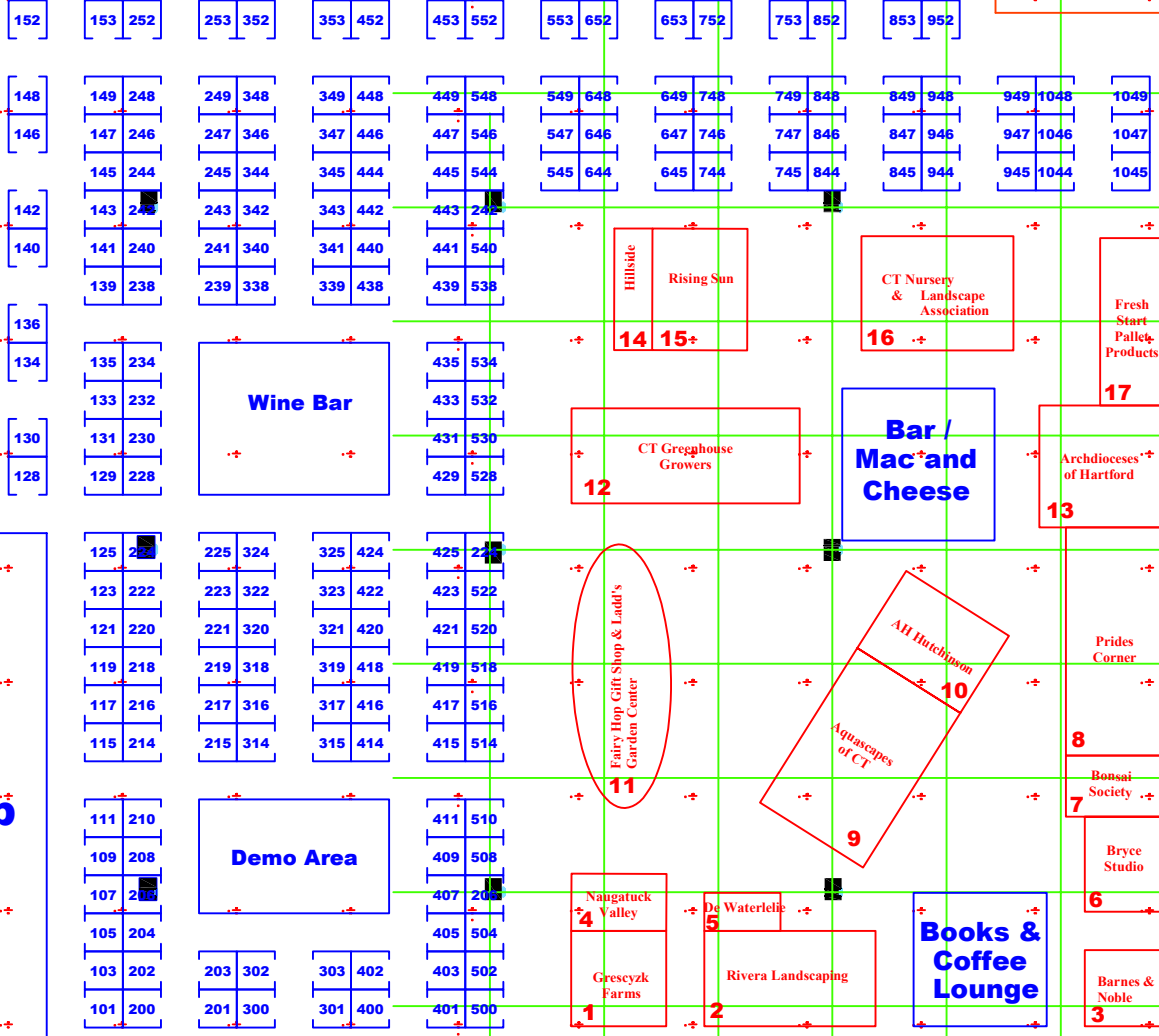

seating

Federated Garden Club

Wine Bar

Demo Area

Bar / Mac and Cheese

Books & Coffee Lounge

EXIT

ENTRANCE

SHOW MAN OFFICE

SHOW MAN OFFICE

ELEC

FIRST AID

ELEC

ELEC